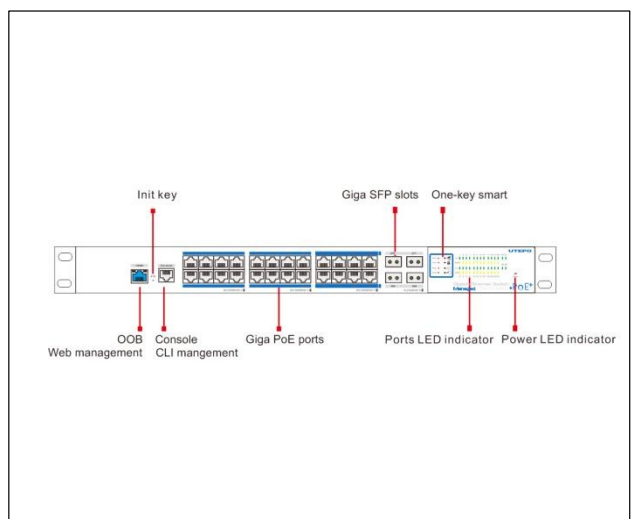

Interface drawing