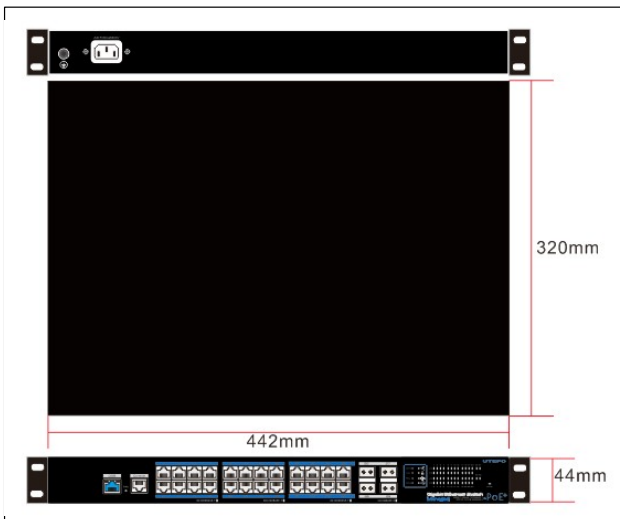

Physical feature

Interface drawing

Specification

Hardware Features :

Item	UTP7524GE-POE-K
Copper Ports	24* 10/100/1000Base-T PoE RJ45(Auto-MDI/MDI-X)
SFP Ports	4*1000 Base-X SFP(Mini-GBIC)
Console Port	1*RJ45-R232 serial port(115200,8,N,1)
OOB Port	1*10/100Base-TX RJ45(only used to Web management) default IP:192.168.1.200 name:admin password:admin)
Init button	Short press:on/off PoE indicator; >5s restore factory settings
4 * One-key	4*key · 4*red LED short press the key, the mode on,LED on;short press the key once more,the mode off,LED off. 1 CCTV: 24 ports are isolated while communication; optimize flow control for more fluent video 2 LOCK: Lock the authentication port device to prevent illegal access to equipment and make system more secure 3 RING :Start fast-ring group 1 (25 、 26 ports fast-ring group) 4 ONLINE : 24-hour online monitoring device (POE watchdog)
Network Standard	IEEE802.3 、 IEEE802.3u 、 IEEE802.3ab 、 IEEE802.3Z 、 IEEE802.3X 、 IEEE 802.1Q IEEE 802.1p IEEE 802.3ad 、 IEEE 802.1D 、 IEEE 802.1X
Switch Fabric	56Gbps / non-blocking
Switch Throughput	41.7Mpps
Switch Architecture	Store and Forward
Shared Data Buffer	12Mbit
Address Table	16K MAC address table with auto learning function
Jumbo Frame	10K bytes
PoE Standard	802.3af/at(PSE)
PSE Type	End-span
Power Pin Assignment	1/2(+) · 3/6(-)
PoE Power Output	54V DC , 30 watts max
PoE Budge	390 watts max
Lightning protection	6KV Execute : IEC61000-4-5
ESD	6KV Contact discharge 8KV Air discharge Execute : IEC61000-4-2
Power Supply	100~240VAC 50/60Hz,Auto-sensing
Power Dissipation	450W(Including PoE)
Work temperature	-10-50℃
Storage temperature	-40-85℃
Humidity	5%-95%(Non-condensing)
Dimension (L×W×H)	442mm×320mm×44.5mm
Weight	6.5kg
Regulator	CE 、 FCC 、 ROHS